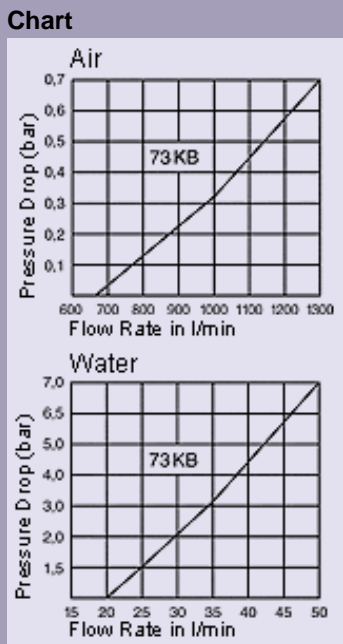

Material	Standard Version	Additional Version
Coupling		
Back Body	Brass	AISI 303 AISI 316 Ti
Sleeve	Brass	AISI 303 AISI 316 Ti
Valve	Brass	AISI 303 AISI 316 Ti
Spring and Locking Ring	AISI 301	AISI 301 AISI 316 Ti
Locking Balls	AISI 420	AISI 316
Seals	Buna N	Viton®
Spring Plate	Brass	AISI 301 AISI 316 Ti
Plug		
Plug Profile	Brass	AISI 303 AISI 316 Ti
Valve	Brass	AISI 303 AISI 316 Ti
Spring	AISI 301	AISI 301 AISI 316 Ti
Spring Plate	Brass	AISI 301 AISI 316 Ti
Seal	Buna N	Viton®