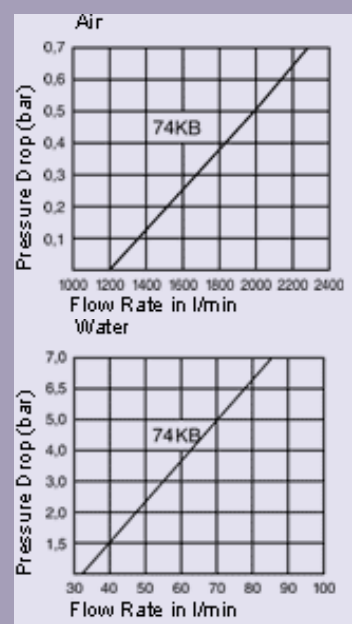

Chart

PDF-Documents

- [Safety Instructions](#)
- [Installation and maintenance instructions](#)
- [Operating instructions](#)

Couplings	Connection A	Hex	L	D	L1	L2	Hex1	B	G	Material	part number
Female Thread	G 1/2	27	76	44,5	16					Standard	74KBIW21MPX
										1.4305	74KBIW21RVX